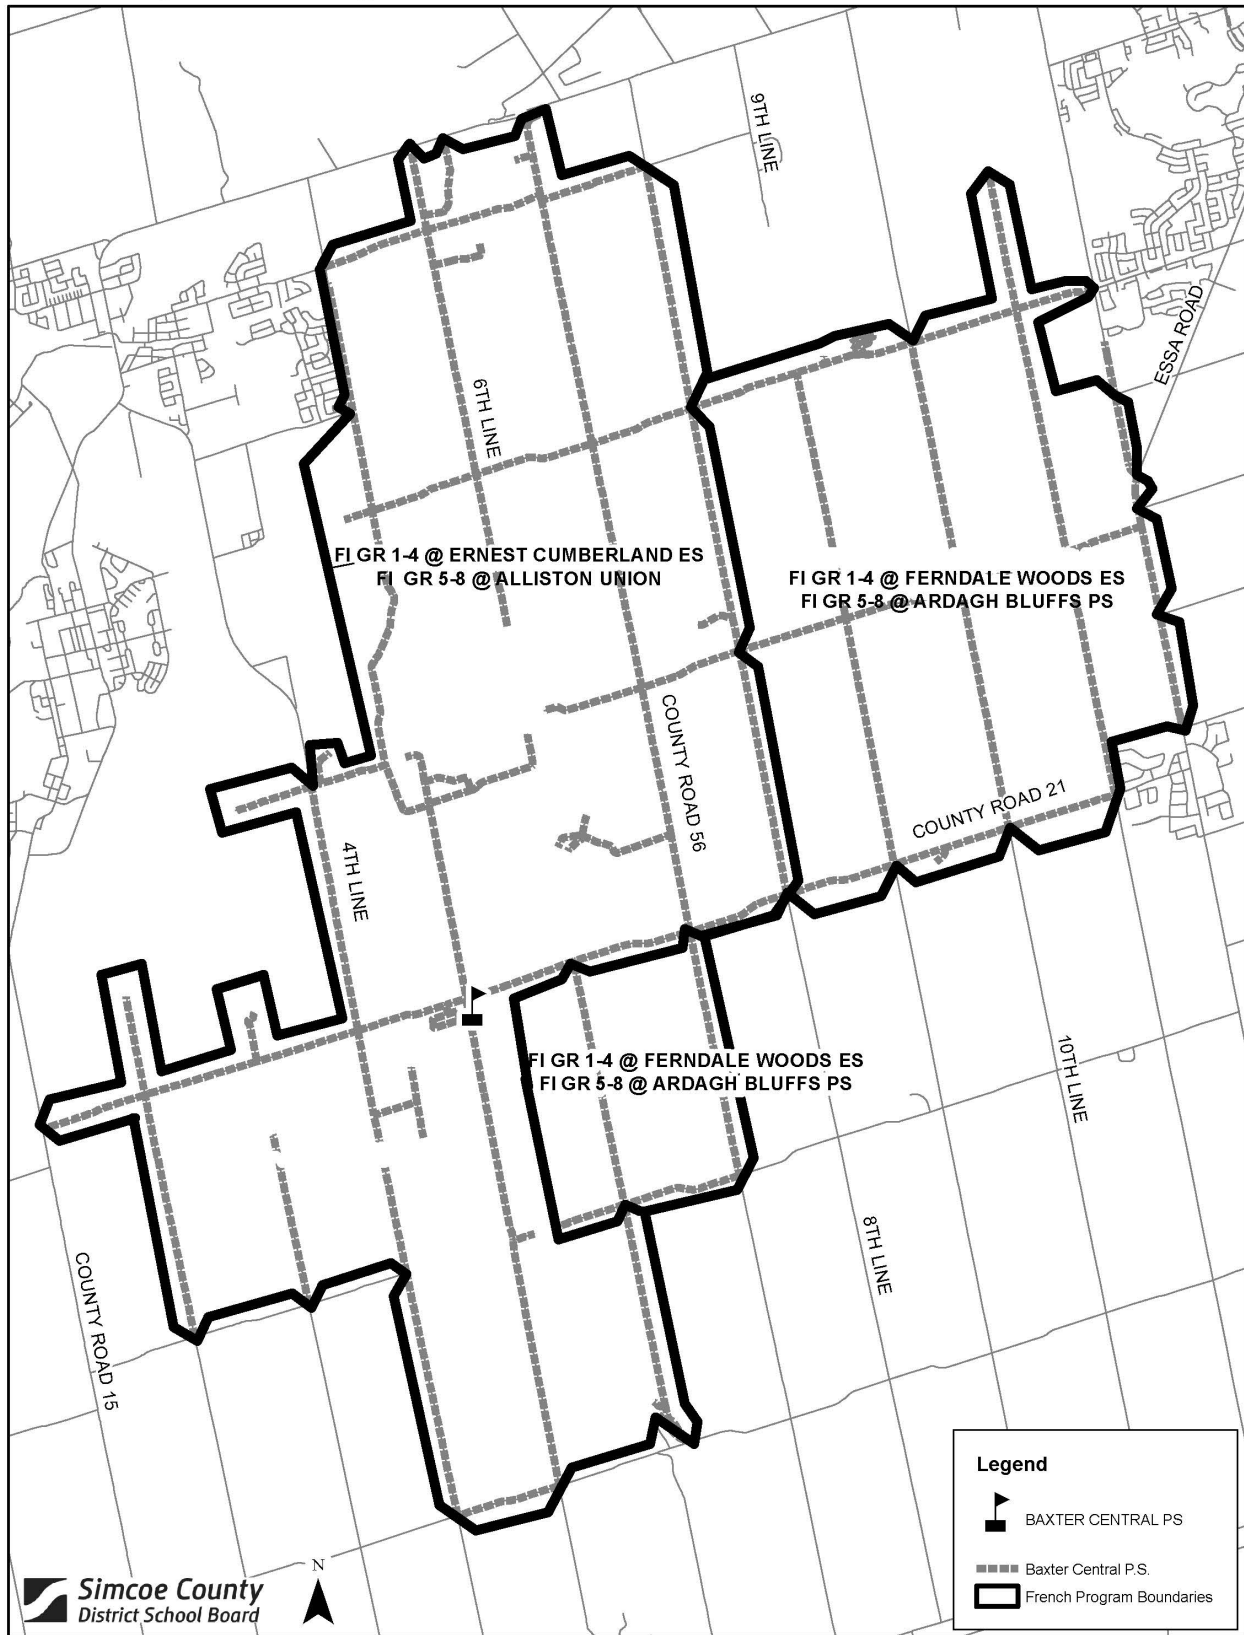

**Simcoe County District School Board**  
**Elementary French Immersion (FI) Program Designated School Sites and Feeder Schools 2024-25**

**Please note:**

- **Some feeder schools will have more than one designated FI site.**
- **There are exceptions to the chart below due to the need for holding and boundary changes in some areas.**
- **Please verify online the appropriate FI school for your home address using the [Simcoe County District School Board Home School Locator](#).**

# Elementary French Program Areas - Guthrie P.S.

**Legend**

-  BAXTER CENTRAL PS
-  Baxter Central P.S.
-  French Program Boundaries