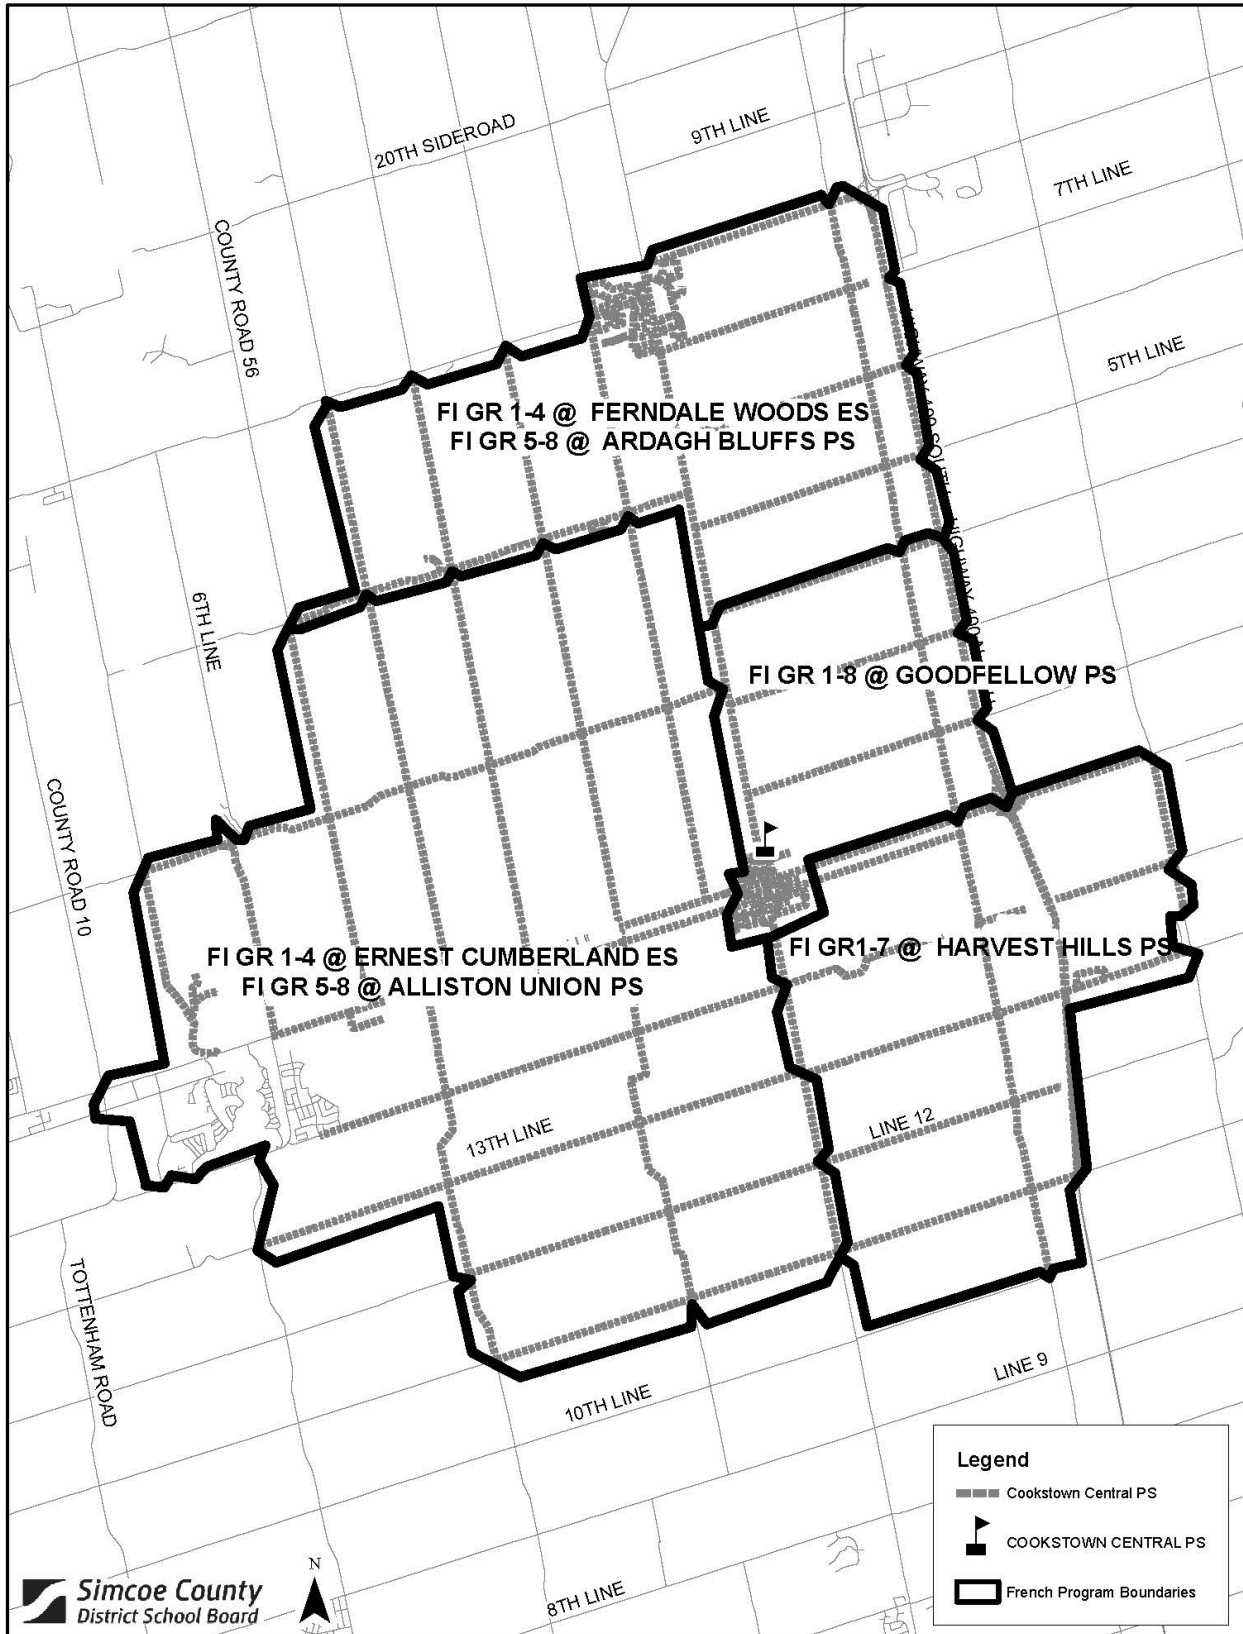

**Simcoe County District School Board**  
**Elementary French Immersion (FI) Program Designated School Sites and Feeder Schools 2024-25**

**Please note:**

- **Some feeder schools will have more than one designated FI site.**
- **There are exceptions to the chart below due to the need for holding and boundary changes in some areas.**
- **Please verify online the appropriate FI school for your home address using the [Simcoe County District School Board Home School Locator](#).**

# Elementary French Program Areas - Guthrie P.S.

**Legend**

-  BAXTER CENTRAL PS
-  Baxter Central P.S.
-  French Program Boundaries