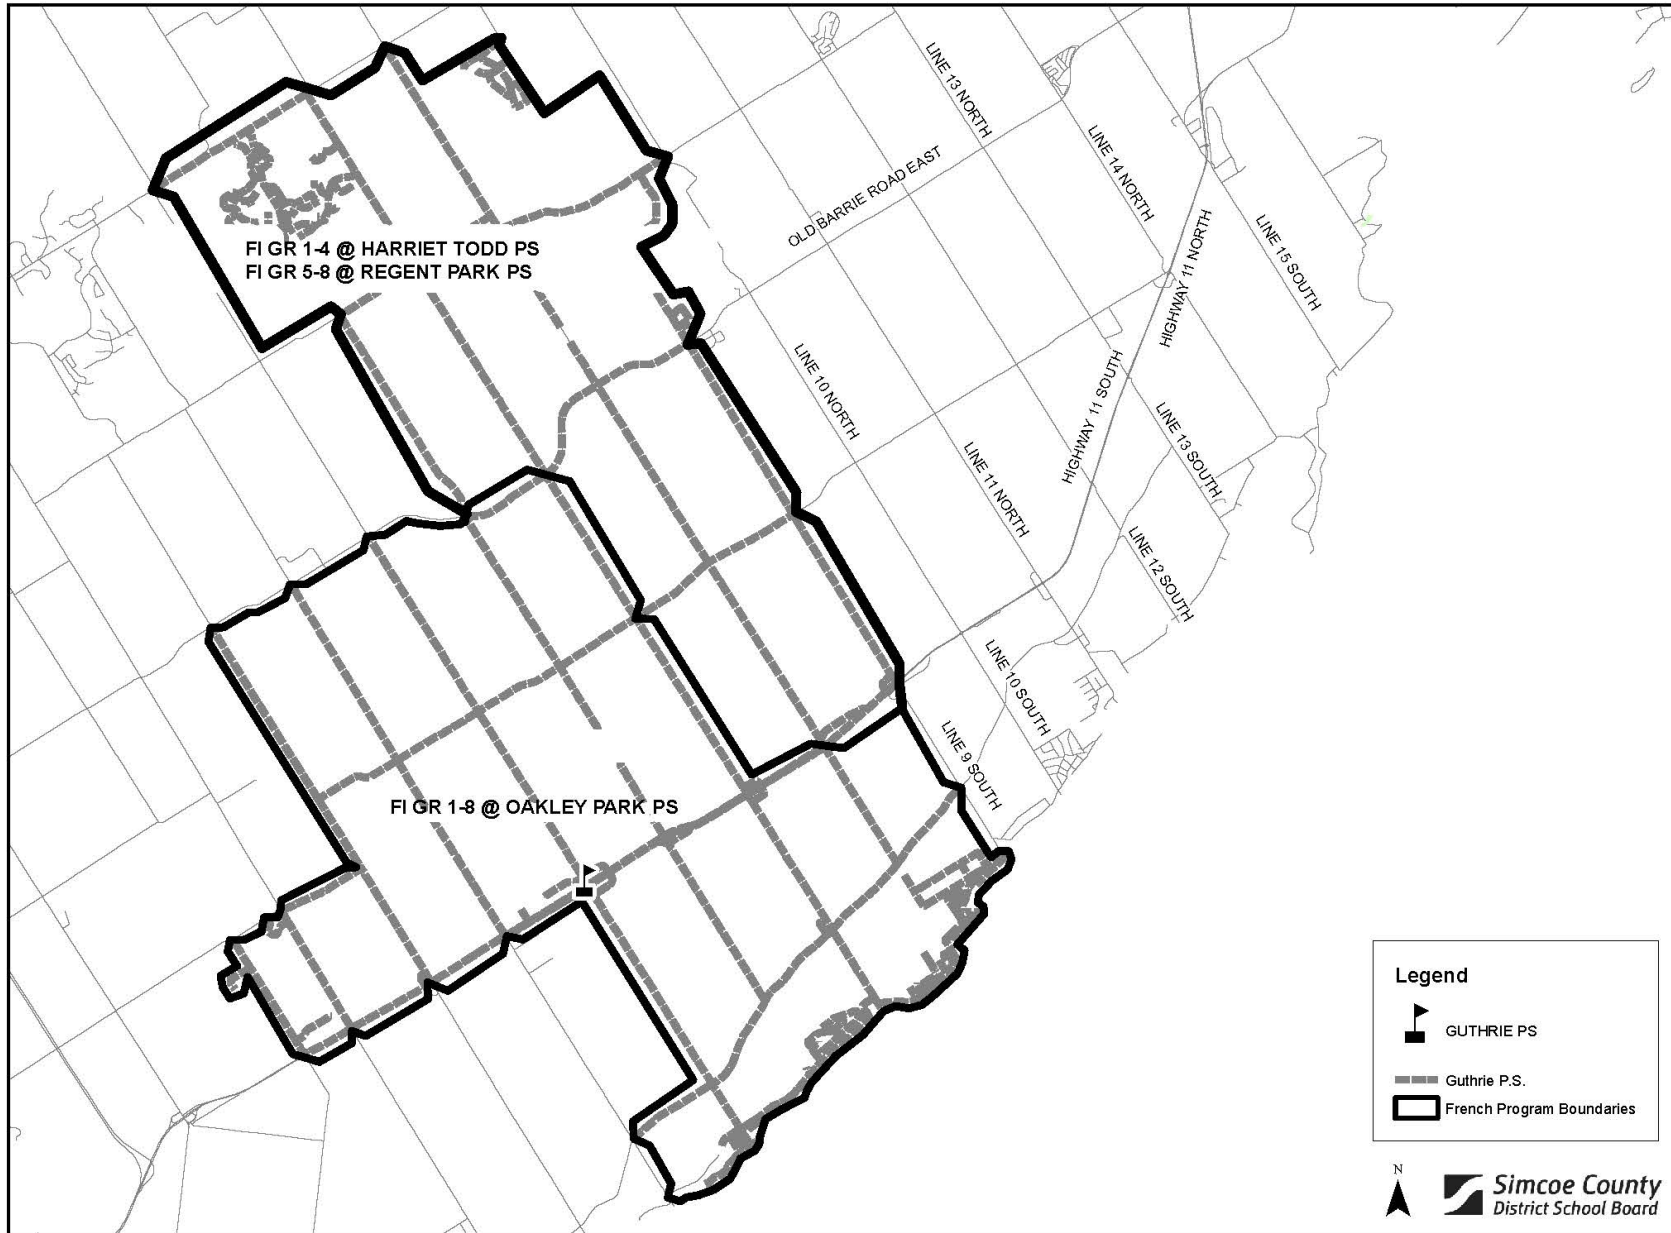

**Simcoe County District School Board**  
**Elementary French Immersion (FI) Program Designated School Sites and Feeder Schools 2024-25**

**Please note:**

- **Some feeder schools will have more than one designated FI site.**
- **There are exceptions to the chart below due to the need for holding and boundary changes in some areas.**
- **Please verify online the appropriate FI school for your home address using the [Simcoe County District School Board Home School Locator](#).**

# Elementary French Program Areas - Guthrie P.S.

**Legend**

-  BAXTER CENTRAL PS
-  Baxter Central P.S.
-  French Program Boundaries