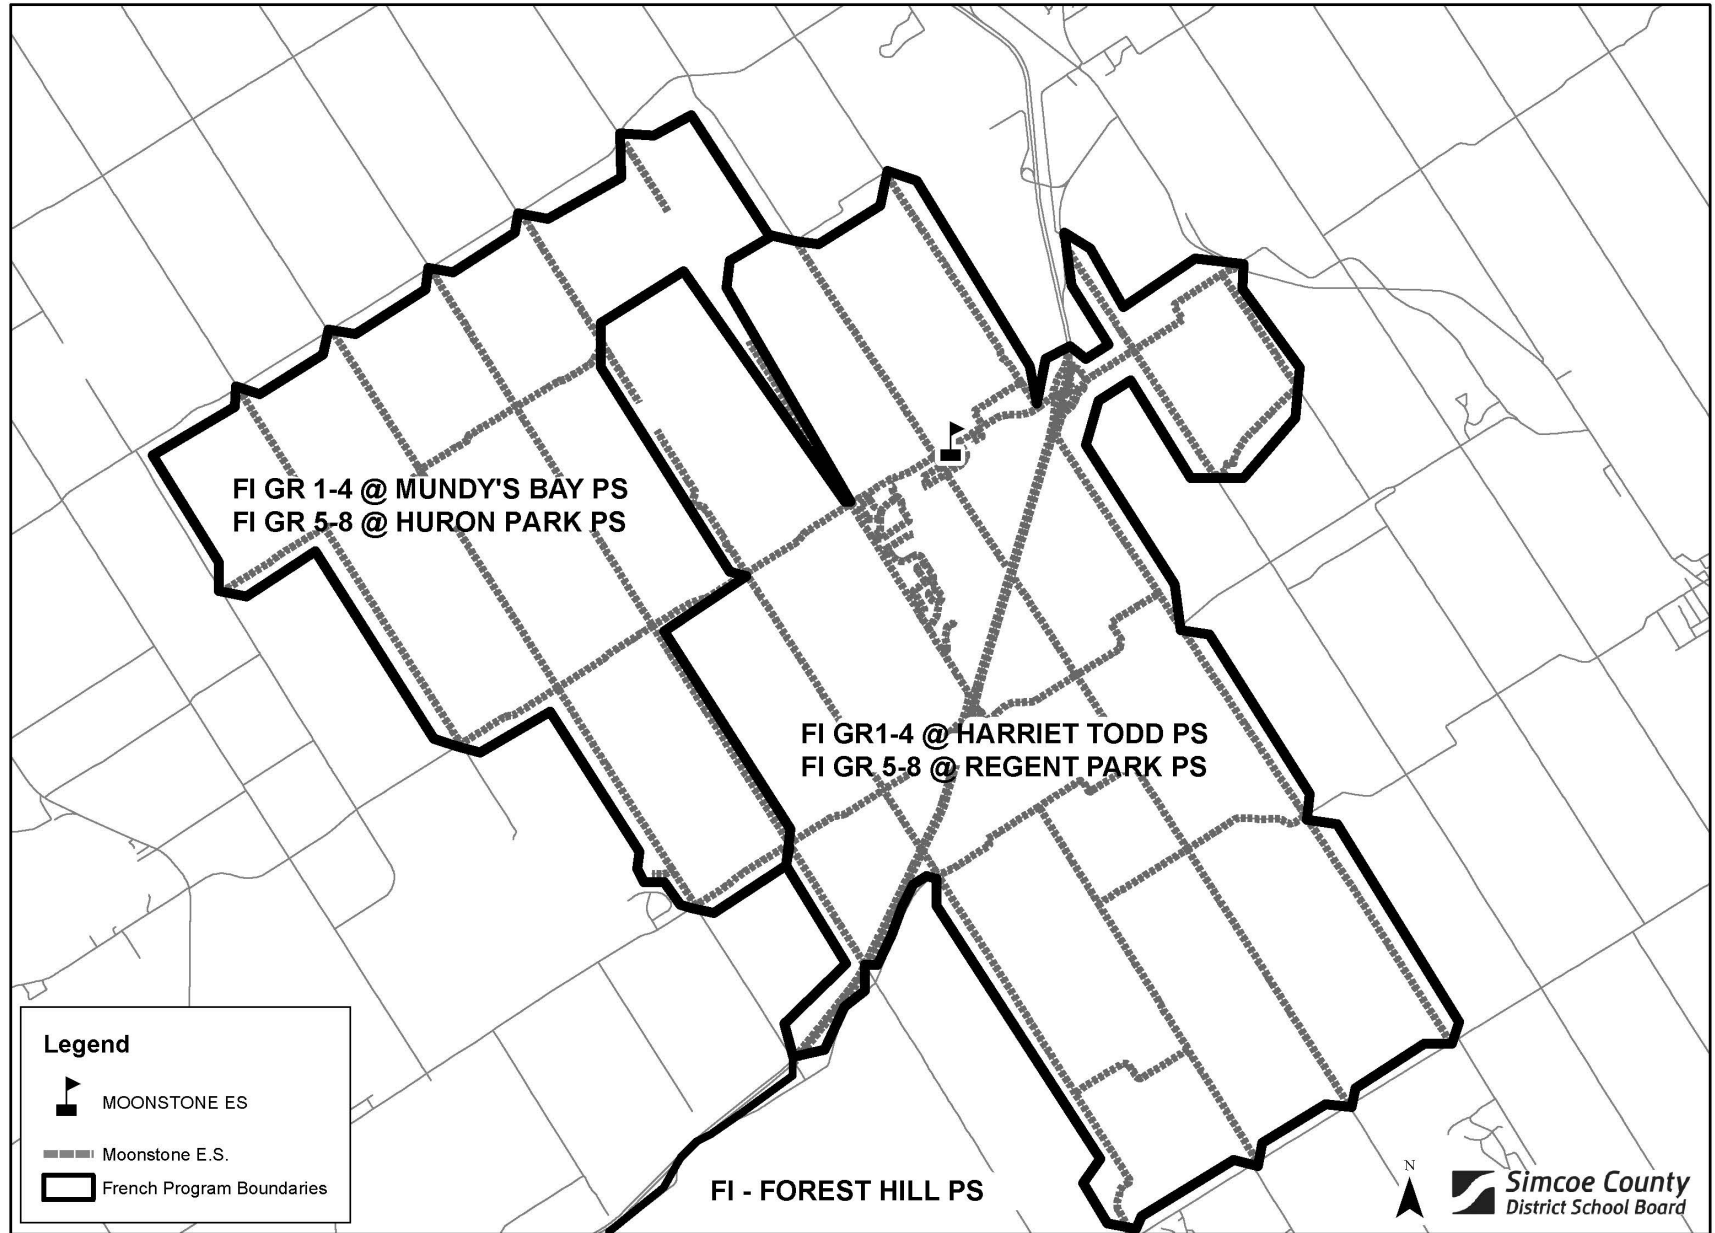

**Simcoe County District School Board**  
**Elementary French Immersion (FI) Program Designated School Sites and Feeder Schools 2024-25**

**Please note:**

- **Some feeder schools will have more than one designated FI site.**
- **There are exceptions to the chart below due to the need for holding and boundary changes in some areas.**
- **Please verify online the appropriate FI school for your home address using the [Simcoe County District School Board Home School Locator](#).**

# Elementary French Program Areas - Guthrie P.S.

**Legend**

-  BAXTER CENTRAL PS
-  Baxter Central P.S.
-  French Program Boundaries